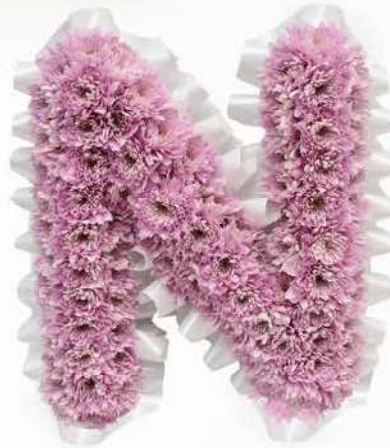

FOR EVERY OCCASION

Flowers at Jasmines

beautiful flowers, skilfully crafted

LEIGH PARK, HAVANT

FLORAL LETTERS

CREATIVE STYLE

Available in a variety of colours

COLOUR BASE

without Posy

RIBBON EDGE

with Posy

Available in a variety of colours

POMPEY BLUE

with Blue Posy

FOLIAGE EDGE

with Posy

RIBBON EDGE

without Posy

We have a wide variety of ribbon colours to select from

Floral Letters

We extend a varied range of floral

letters that can be customised

to your colour of choice.

Bright and bold to softer pastel